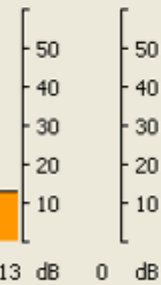

Log QSO

Stop

Monitor

Decode

Erase

Auto is OFF

Stop Tx

DX Call

Grid

C6ANS

FL15gg

Lookup

Add

GenStdMsgs

Tx first

Set Tx Freq