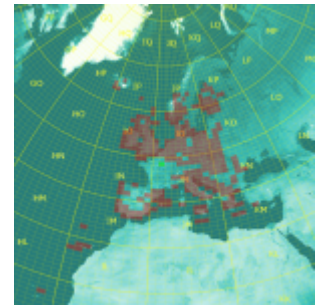

Mode	ODX (km)	Callsign	Date	Locator
Tropo	1428	OY9JD	10/10/2010	IP620A
Aurora	1009	GM4JYB	15/03/2012	I088HP
E sporadic	4471	D44TD	09/07/2010	HK86N0
Meteor-Scatter	2014	OH5LID	13/08/2011	KP51AT

Click on the map to enlarge (the squares in green are squares worked in 70/144 MHz cross-band).

---

144 MHz (Band 2m), since 01/05/1988

144 MHz			
	# Squares	# Fields	# DXCC
EME excluded	599	18	72
EME included	997	94	160

144 MHz DX per propagation mode				
Mode	ODX (km)	Callsign	Date	Locator
Tropo	2991	CU8A0	16/05/2011	HM49KL
Aurora	1936	RA3LE	29/10/2003	K064AR
E sporadic	3038	EA8/DL6FAW	16/07/2006	IL18AT
Meteor-Scatter	2247	OH8K	19/11/2002	KP55AS