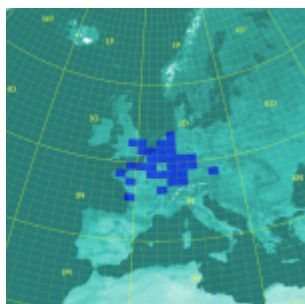

Click on the maps to enlarge. On the left, only the squares worked by terrestrial propagation modes are shown, no EME. On the right, my [Worked All States](#) (WAS) award obtained on 27/10/2017.

**1296 MHz (Band 23cm), between 07/03/1998 and 2002**

1296 MHz		
# Squares	# Fields	# DXCC
38	4	6

1296 MHz DX per propagation mode				
Mode	ODX (km)	Callsign	Date	Locator
Tropo	642	DL1SUZ	02/05/1999	J053UN

Click on the map to enlarge.

---

10368 MHz (Band 3cm), between 01/05/1999 and 2002 and back as from 01/08/2021

10368 MHz		
# Squares	# Fields	# DXCC
31	4	7

10368 MHz DX per propagation mode				
Mode	ODX (km)	Callsign	Date	Locator
Tropo	783	OE5VRL	20/11/2021	JN78DK
Rain-Scatter	651	F4BKV	14/09/2021	IN95PP

Click on the map to enlarge.