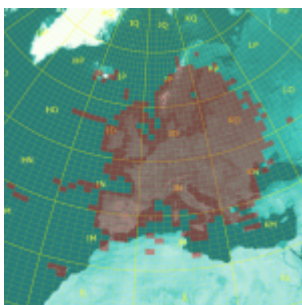

Meteor-Scatter + sea Tropo	3018	EA8TX	14/05/2015	IL18QI
Auroral E	1979	SM2CEW	22/06/2015	KP15CR
FAI	1390	YU1EV	21/06/2015	KN04CN
Iono-Scatter	1693	OH4LA	22/07/2016	KP20LG
EME	18828	ZL4PLM	25/02/2012	RE66DL

144 MHz Diplomas			144 MHz EME		
WAC	WAS	DDFM	# Initials	CW	Digital
6/6	50/50	95/96	w/o elev.	13	303
			Total	16	1014

Exactly 25 years after having obtained my ham radio license (on 30/11/1987), I received on 1/12/2012 my DXCC certificate (n° 97). It is the result of a lot of efforts...and technological evolution too (digital EME). This objective has been achieved with no more than 300W and maximum 15,5 dBd of antenna gain. Amongst the 100 DXCC's, 99 have been worked with a single antenna and without elevation.