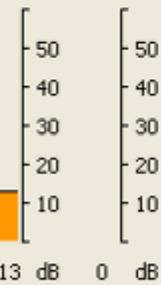

Log QSO

Stop

Monitor

Decode

Erase

Auto is OFF

Stop Tx

DX Call

C6ANS

Grid

FL15gg

Lookup

Add

GenStdMsgs

Tx first

Set Tx Freq