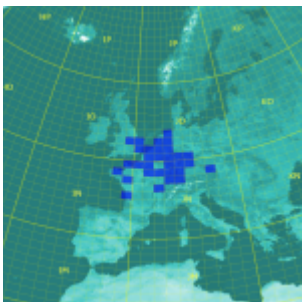

Click on the maps to enlarge. On the left, only the squares worked by terrestrial propagation modes are shown, no EME. On the right, my [Worked All States](#) (WAS) award obtained on 27/10/2017.

1296 MHz (Band 23cm), between 07/03/1998 and 2002

1296 MHz		
# Squares	# Fields	# DXCC
38	4	6

1296 MHz DX per propagation mode

Mode	ODX (km)	Callsign	Date	Locator
Tropo	642	DL1SUZ	02/05/1999	J053UN

Click on the map to enlarge.

10368 MHz (Band 3cm), between 01/05/1999 and 2002 and back as from 01/08/2021

10368 MHz		
# Squares	# Fields	# DXCC
31	4	7

10368 MHz DX per propagation mode				
Mode	ODX (km)	Callsign	Date	Locator
Tropo	783	OE5VRL	20/11/2021	JN78DK
Rain-Scatter	651	F4BKV	14/09/2021	IN95PP

Click on the map to enlarge.