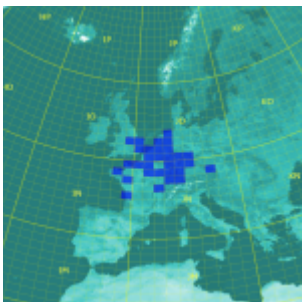

Click on the maps to enlarge. On the left, only the squares worked by terrestrial propagation modes are shown, no EME. On the right, my [Worked All States](#) (WAS) award obtained on 27/10/2017.

**1296 MHz (Band 23cm), between 07/03/1998 and 2002**

1296 MHz		
# Squares	# Fields	# DXCC
38	4	6

1296 MHz DX per propagation mode

Mode	ODX (km)	Callsign	Date	Locator
Tropo	642	DL1SUZ	02/05/1999	J053UN

Click on the map to enlarge.

**10368 MHz (Band 3cm), between 01/05/1999 and 2002 and back as from 01/08/2021**

10368 MHz		
# Squares	# Fields	# DXCC
31	4	7

10368 MHz DX per propagation mode				
Mode	ODX (km)	Callsign	Date	Locator
Tropo	783	0E5VRL	20/11/2021	JN78DK
Rain-Scatter	651	F4BKV	14/09/2021	IN95PP

Click on the map to enlarge.