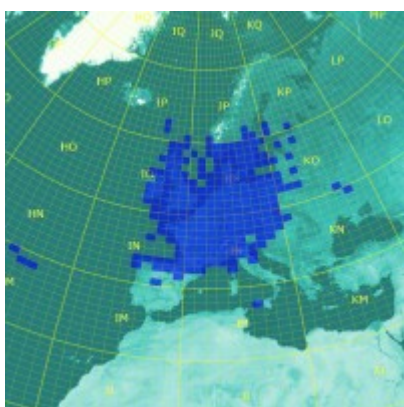

Click on the map to enlarge (the squares in green are squares worked in 70/144 MHz cross-band).

---

**144 MHz (Band 2m), since 01/05/1988**

144 MHz			
	# Squares	# Fields	# DXCC
EME excluded	599	18	72
EME included	997	94	160

144 MHz DX per propagation mode				
Mode	ODX (km)	Callsign	Date	Locator
Tropo	2991	CU8A0	16/05/2011	HM49KL
Aurora	1936	RA3LE	29/10/2003	K064AR
E sporadic	3038	EA8/DL6FAW	16/07/2006	IL18AT
Meteor-Scatter	2247	OH8K	19/11/2002	KP55AS
Meteor-Scatter + sea Tropo	3018	EA8TX	14/05/2015	IL18QI
Auroral E	1979	SM2CEW	22/06/2015	KP15CR
FAI	1390	YU1EV	21/06/2015	KN04CN
Iono-Scatter	1693	OH4LA	22/07/2016	KP20LG
EME	18828	ZL4PLM	25/02/2012	RE66DL

144 MHz Diplomas			144 MHz EME		
WAC	WAS	DDFM	# Initials	CW	Digital
6/6	50/50	95/96	w/o elev.	13	303
			Total	16	1014

Exactly 25 years after having obtained my ham radio license (on 30/11/1987), I received on 1/12/2012 my DXCC certificate (n° 97). It is the result of a lot of efforts...and technological evolution too (digital EME). This objective has been achieved with no more than 300W and maximum 15,5 dBd of antenna gain. Amongst the 100 DXCC's, 99 have been worked with a single antenna and without elevation.

Click on the maps to enlarge. On the left, only the squares worked by terrestrial propagation modes are shown, no EME. On the right, my [Worked All States](#) (WAS) award obtained on 27/10/2017.

**1296 MHz (Band 23cm), between 07/03/1998 and 2002**