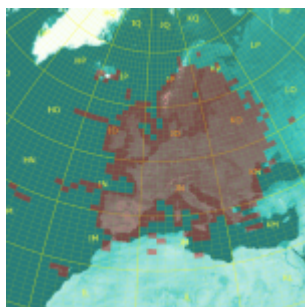

Click on the maps to enlarge. On the left, only the squares worked by terrestrial propagation modes are shown, no EME. On the right, my [Worked All States](#) (WAS) award obtained on 27/10/2017.