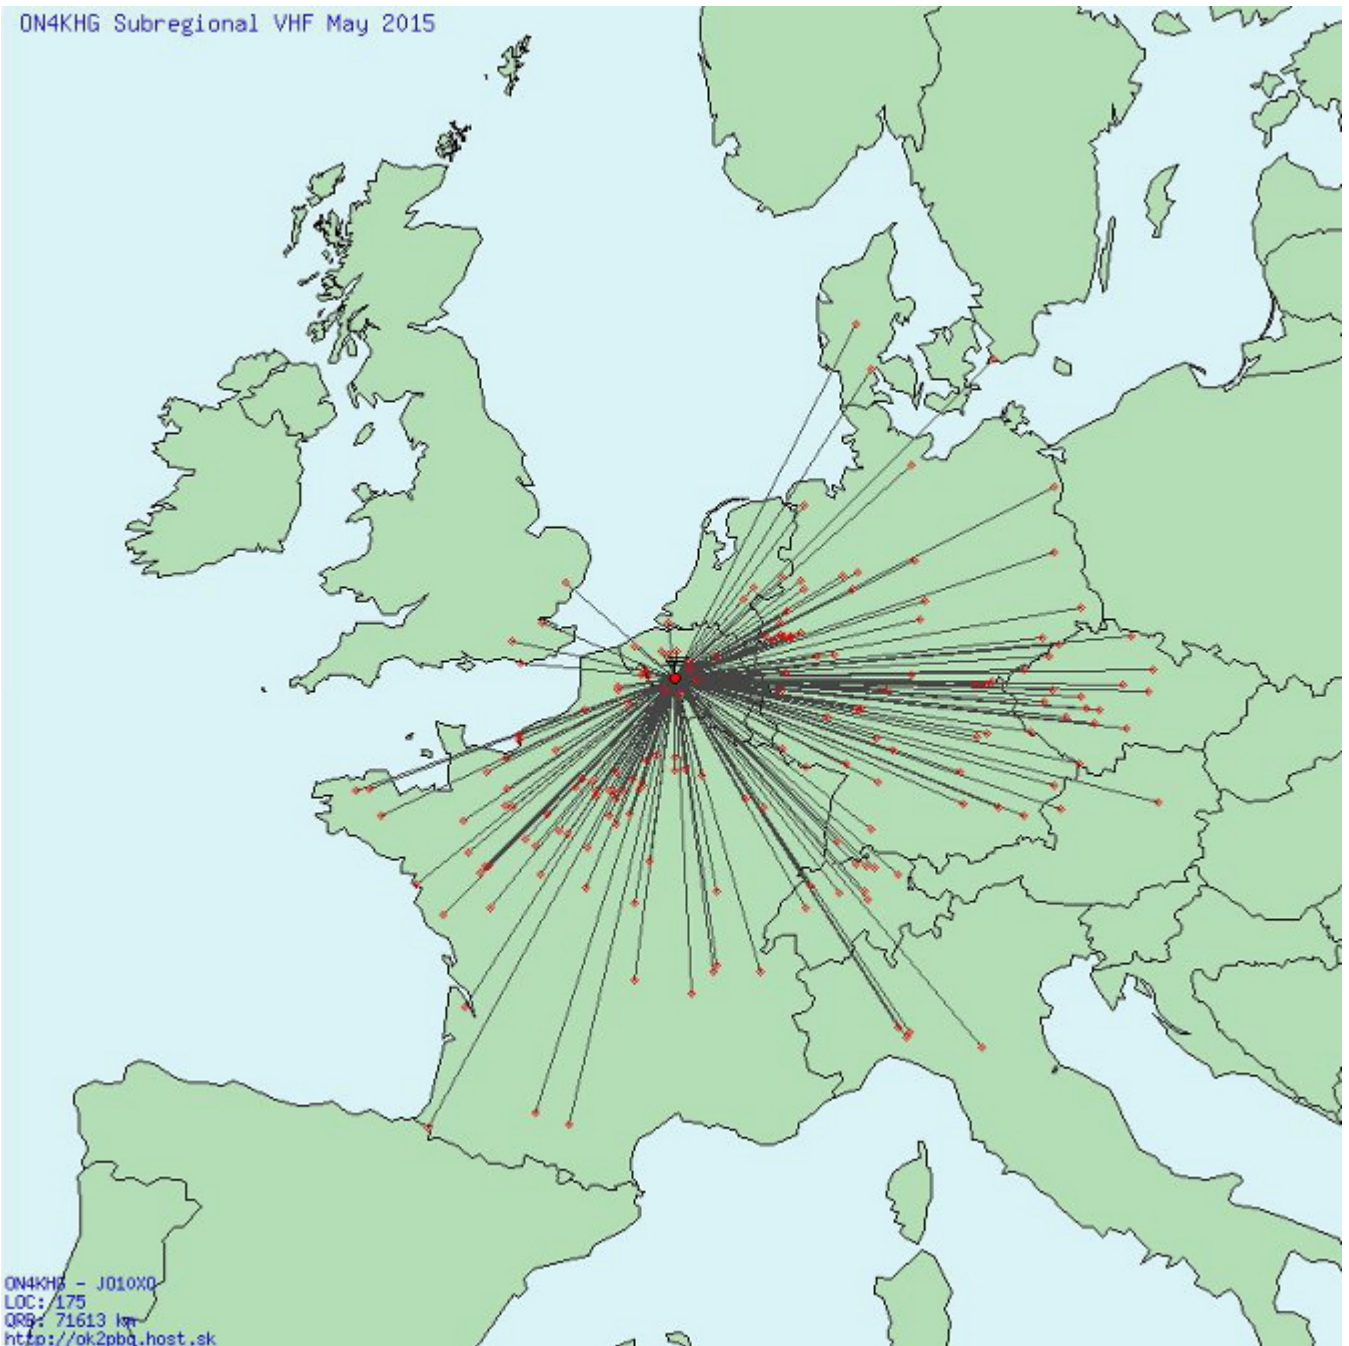

<http://on4khg.be/wordpress/wp-content/uploads/2015/06/Coupe-du-REF-06062015-TM10-Dpt-04.mp3>

Subregional VHF contest of May 2015

During the WE of May 2nd and 3rd, 2015, I have been partly taking part to the VHF subregional contest. Not very good propagation, except perhaps towards South-East (see below a recording of IZ1P0A), and a very little participation of French and British stations (these lasts were not in contest however this WE).

QSO's : 175

Points : 71620

DXCC : 12 (I, G, F, EA, HB9, OE, OK, OZ, SM, DL, ON, PA)

WWL : 65

Average km/QSO : 409,3

Top 10 DX QSO's :

EA2TO	IN93GF	916 km
OE1W	JN77TX	893 km

IQ4AX	JN54KK	859 km
OK1KHL	J080AC	858 km
OK1KCR	JN79VS	846 km
OL4K	J070TQ	821 km
F6DR0	JN03TJ	820 km
F4CWN	JN03KN	816 km
OK1KKI	JN79NF	813 km
SK7MW	J065MJ	807 km

Listen to the signal of **IZ1P0A** (JN440Q – 766 km) :

<http://on4khg.be/wordpress/wp-content/uploads/2015/05/IZ1P0A-03052015.mp3>

ON4KHG Subregional VHF May 2015

ON4KHG - J010X0
LOC: 175
QRG: 71613 kHz
<http://ok2pbq.host.sk>