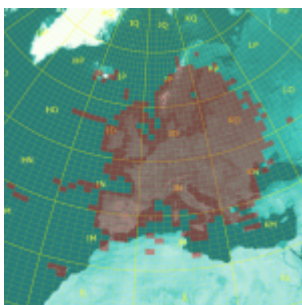

Meteor-Scatter + sea Tropo	3018	EA8TX	14/05/2015	IL18QI
Auroral E	1979	SM2CEW	22/06/2015	KP15CR
FAI	1390	YU1EV	21/06/2015	KN04CN
Iono-Scatter	1693	OH4LA	22/07/2016	KP20LG
EME	18828	ZL4PLM	25/02/2012	RE66DL

144 MHz Diplomas			144 MHz EME		
WAC	WAS	DDFM	# Initials	CW	Digital
6/6	50/50	95/96	w/o elev.	13	303
			Total	16	1014

Exactly 25 years after having obtained my ham radio license (on 30/11/1987), I received on 1/12/2012 my DXCC certificate (n° 97). It is the result of a lot of efforts...and technological evolution too (digital EME). This objective has been achieved with no more than 300W and maximum 15,5 dBD of antenna gain. Amongst the 100 DXCC's, 99 have been worked with a single antenna and without elevation.