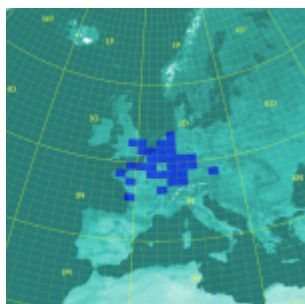

Click on the maps to enlarge. On the left, only the squares worked by terrestrial propagation modes are shown, no EME. On the right, my [Worked All States](#) (WAS) award obtained on 27/10/2017.

1296 MHz (Band 23cm), between 07/03/1998 and 2002

1296 MHz		
# Squares	# Fields	# DXCC
38	4	6

1296 MHz DX per propagation mode				
Mode	ODX (km)	Callsign	Date	Locator
Tropo	642	DL1SUZ	02/05/1999	J053UN

Click on the map to enlarge.

10368 MHz (Band 3cm), between 01/05/1999 and 2002 and back as from 01/08/2021

10368 MHz		
# Squares	# Fields	# DXCC
31	4	7

10368 MHz DX per propagation mode				
Mode	ODX (km)	Callsign	Date	Locator
Tropo	783	OE5VRL	20/11/2021	JN78DK
Rain-Scatter	651	F4BKV	14/09/2021	IN95PP

Click on the map to enlarge.