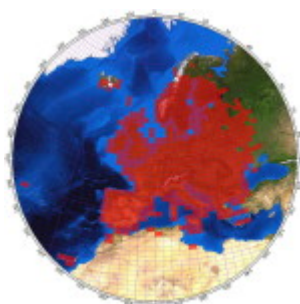

Exactly 25 years after having obtained my ham radio license (on 30/11/1987), I received on 1/12/2012 my DXCC certificate (n° 97). It is the result of a lot of efforts...and technological evolution too (digital EME). This objective has been achieved with no more than 300W and maximum 15,5 dBS of antenna gain. Amongst the 100 DXCC's, 99 have been worked with a single antenna and without elevation.

Click on the maps to enlarge. On the left, only the squares worked by terrestrial propagation modes are shown, no EME. On the right, my [Worked All States](#) (WAS) award obtained on 27/10/2017.