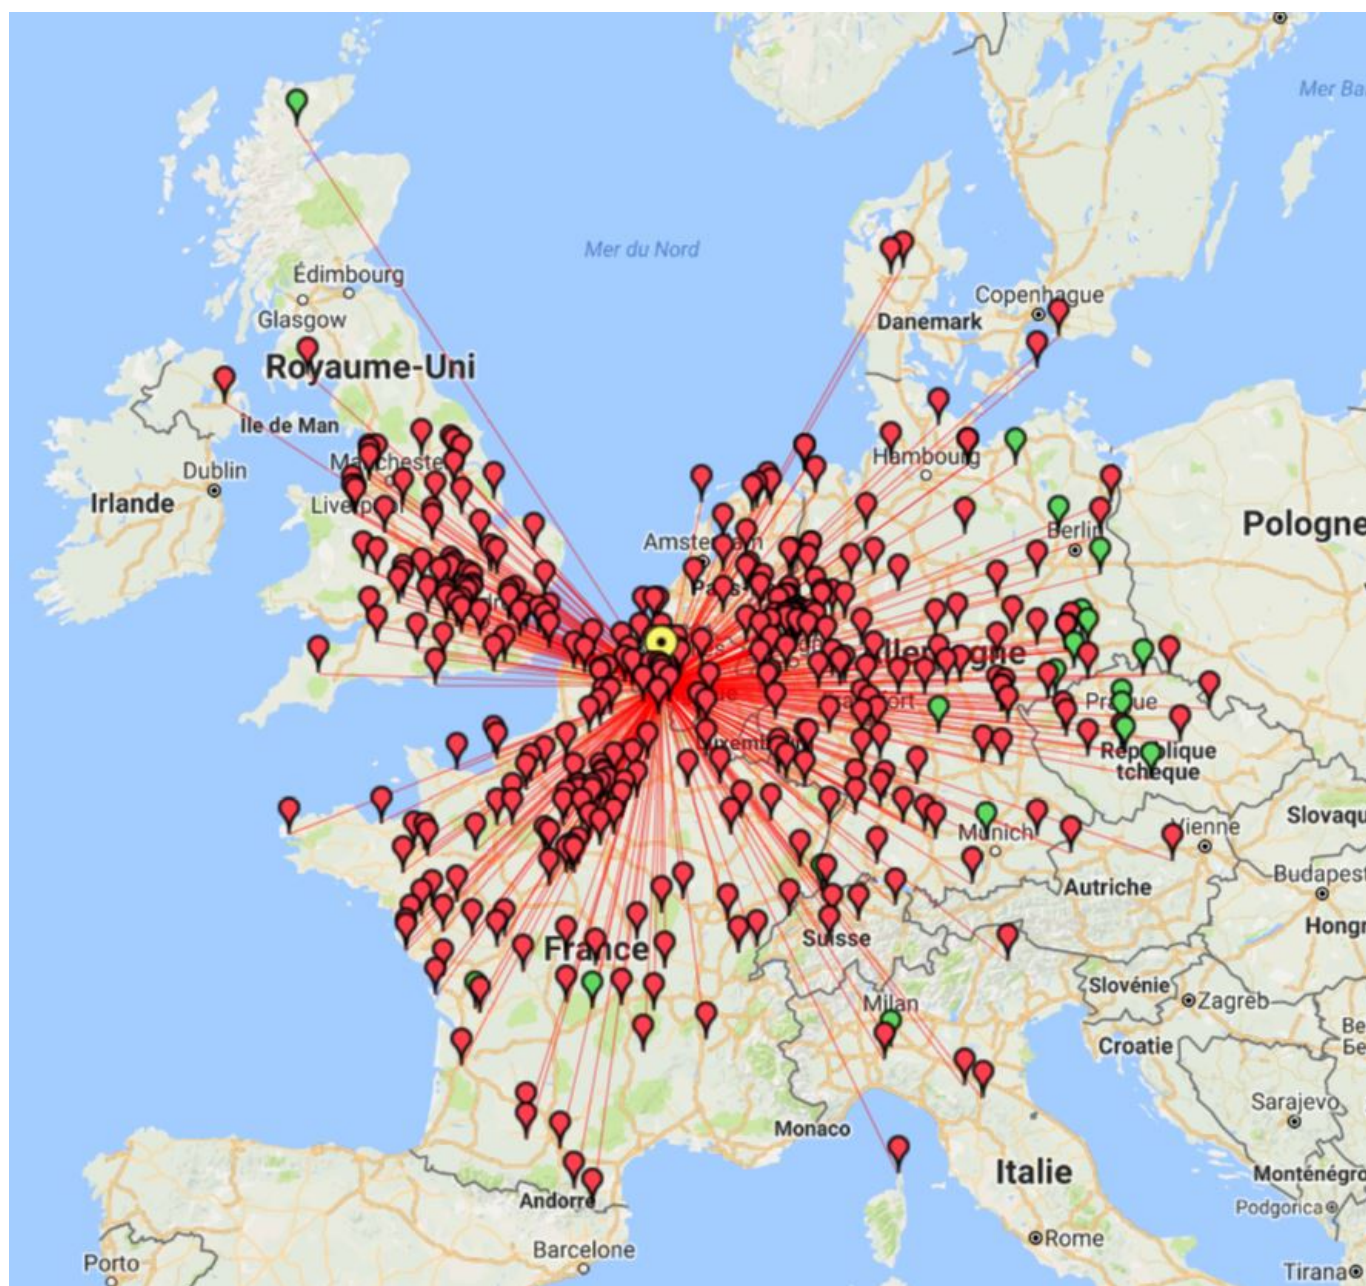

# WWL : 90

Average km/QSO : 385,5

Top 10 DX QSO's :

GM4VVX	I078TA	984 km
TK/F1NSR	JN42QX	942 km
F6HTJ/P	JN12EK	916 km
IZ5ILA/4	JN54PF	897 km
OE1W	JN77TX	893 km
F6KEH/P	JN02XR	888 km
OL7M	J080FG	885 km
IQ4AX	JN54KK	859 km

OK1KCR  
F6DR0

JN79VS  
JN03TJ

846 km  
820 km

Sur la carte, les points en rouge = QSO SSB, ceux en vert = QSO CW.

On the map, the points in red = SSB QSO, the ones in green = CW QSO and in white = QSO mixed mode CW/SSB.