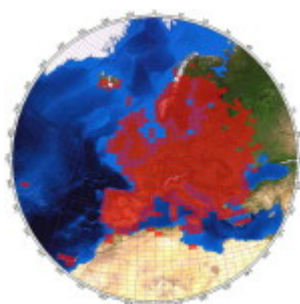

Exactly 25 years after having obtained my ham radio license (on 30/11/1987), I received on 1/12/2012 my DXCC certificate (n° 97). It is the result of a lot of efforts...and technological evolution too (digital EME). This objective has been achieved with no more than 300W and maximum 15,5 dBd of antenna gain. Amongst the 100 DXCC's, 99 have been worked with a single antenna and without elevation.

Click on the maps to enlarge. On the left, only the squares worked by terrestrial propagation modes are shown, no EME. On the right, the US states worked via EME.