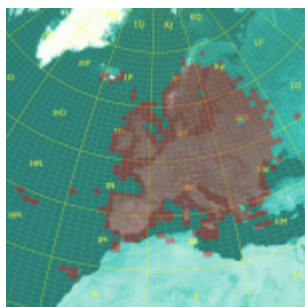

Click on the maps to enlarge. On the left, only the squares worked by terrestrial propagation modes are shown, no EME. On the right, my [Worked All States](#) (WAS) award obtained on 27/10/2017.