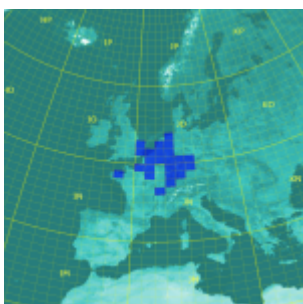

Click on the maps to enlarge. On the left, only the squares worked by terrestrial propagation modes are shown, no EME. On the right, my [Worked All States](#) (WAS) award obtained on 27/10/2017.

1296 MHz (Band 23cm), between 07/03/1998 and 2002

1296 MHz		
# Squares	# Fields	# DXCC
38	4	6

1296 MHz DX per propagation mode				
Mode	ODX (km)	Callsign	Date	Locator
Tropo	642	DL1SUZ	02/05/1999	J053UN

Click on the map to enlarge.

10368 MHz (Band 3cm), between 01/05/1999 and 2002

10368 MHz		
# Squares	# Fields	# DXCC
24	3	6

10368 MHz DX per propagation mode				
Mode	ODX (km)	Callsign	Date	Locator
Tropo	565	F1GHB/P	25/05/2001	IN88IN
Rain-Scatter	496	DL0UL/p	01/07/2000	JN48U0

Click on the map to enlarge.