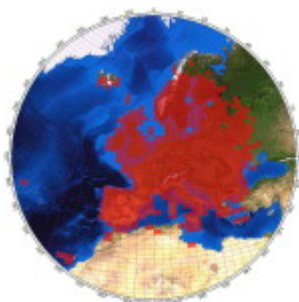

Exactly 25 years after having obtained my ham radio license (on 30/11/1987), I received on 1/12/2012 my DXCC certificate (n° 97). It is the result of a lot of efforts...and technological evolution too (digital EME). This objective has been achieved with no more than 300W and maximum 15,5 dBS of antenna gain. Amongst the 100 DXCC's, 99 have been worked with a single antenna and without elevation.

Click on the maps to enlarge. On the left, only the squares worked by terrestrial propagation modes are shown, no EME. On the right, my [Worked All States](#) (WAS) award obtained on 27/10/2017.