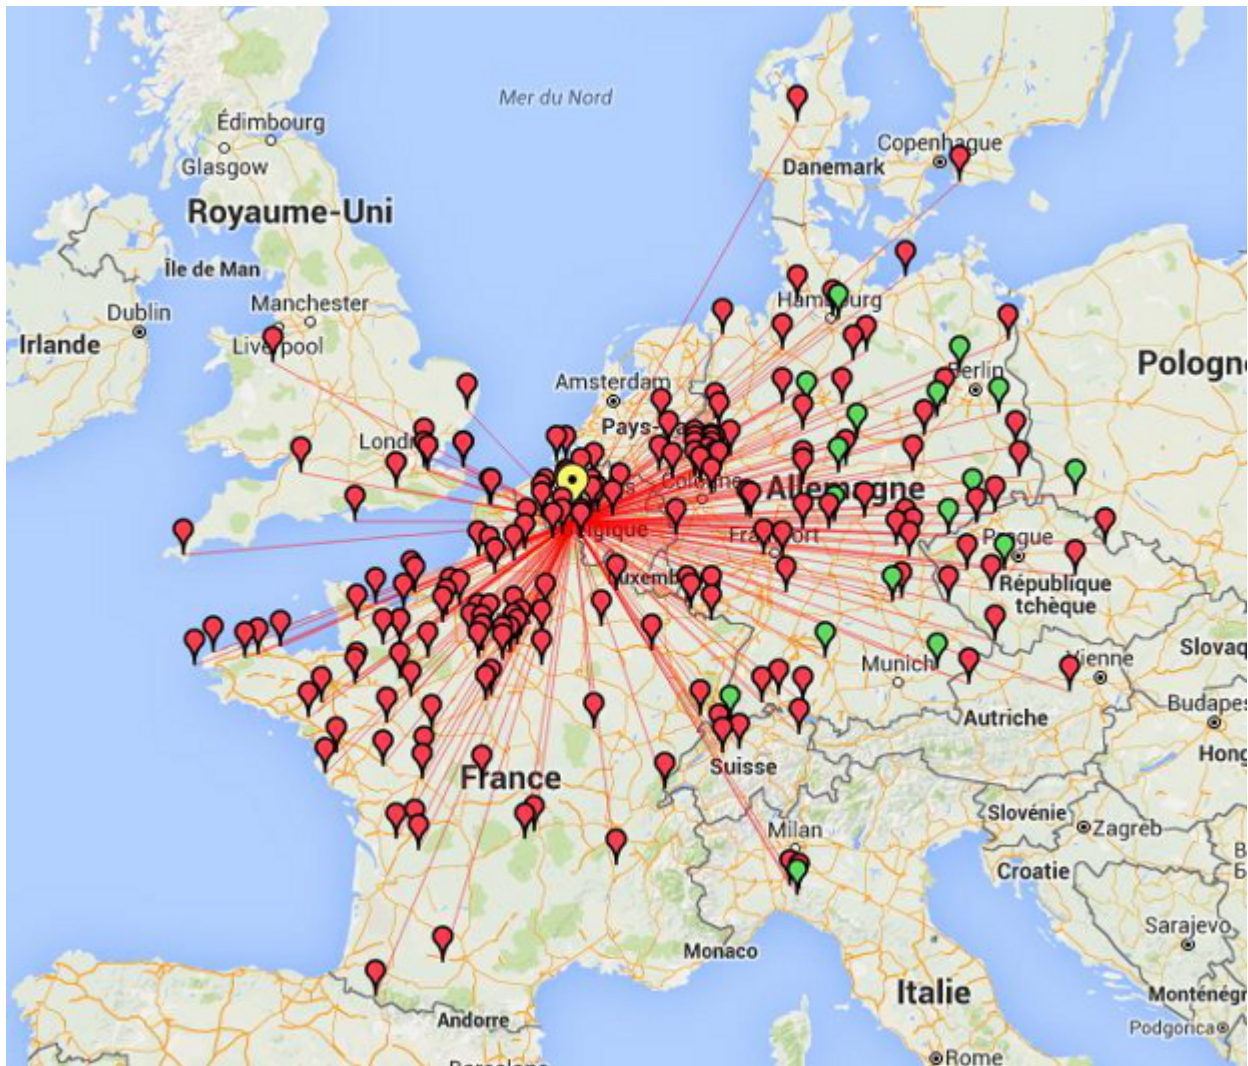

Merci à tous ceux qui m'ont appelé !

Station habituelle : 12 él. DK7ZB et 550W

Short report of activity in the subregional VHF contest of May 7th and 8th, 2016. I have been active in single op. and only during a part of the contest (around 10h30). The propagation and participation conditions were just normal ; it seems however that less OK stations are active.

# QSO's : 200

Points : 77638

# WWL : 69

Average km/QSO : 388,2

Top 10 DX QSO's :

F6FZS/P	IN92PX	918 km
OE1W	JN77TX	893 km
OK1NOR	J080FG	885 km
OK1KCR	JN79VS	846 km
SN6J	J070VX	831 km
F4CWN	JN03KN	816 km
SK7MW	J065MJ	807 km
I02V	JN440Q	766 km
IW2CTQ	JN44PS	761 km
DF0FA	J073CF	760 km

Sur la carte, les points en rouge = QSO SSB et ceux en vert = QSO CW.

On the map, the points in red = SSB QSO and the ones in green = CW QSO.