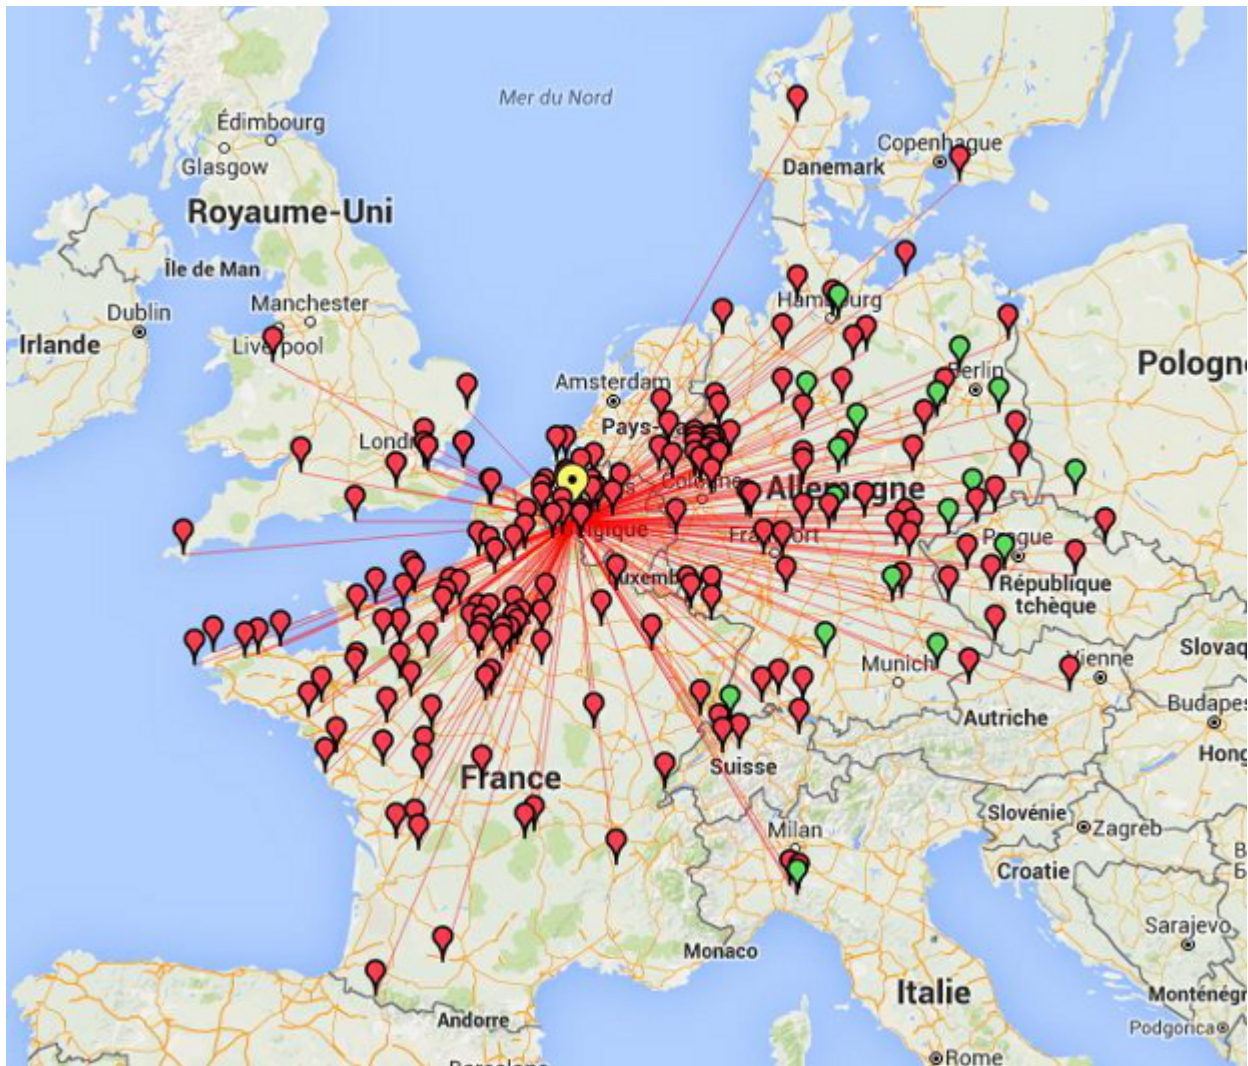

Sur la carte, les points en rouge = QSO SSB et ceux en vert = QSO CW.

On the map, the points in red = SSB QSO and the ones in green = CW QSO.