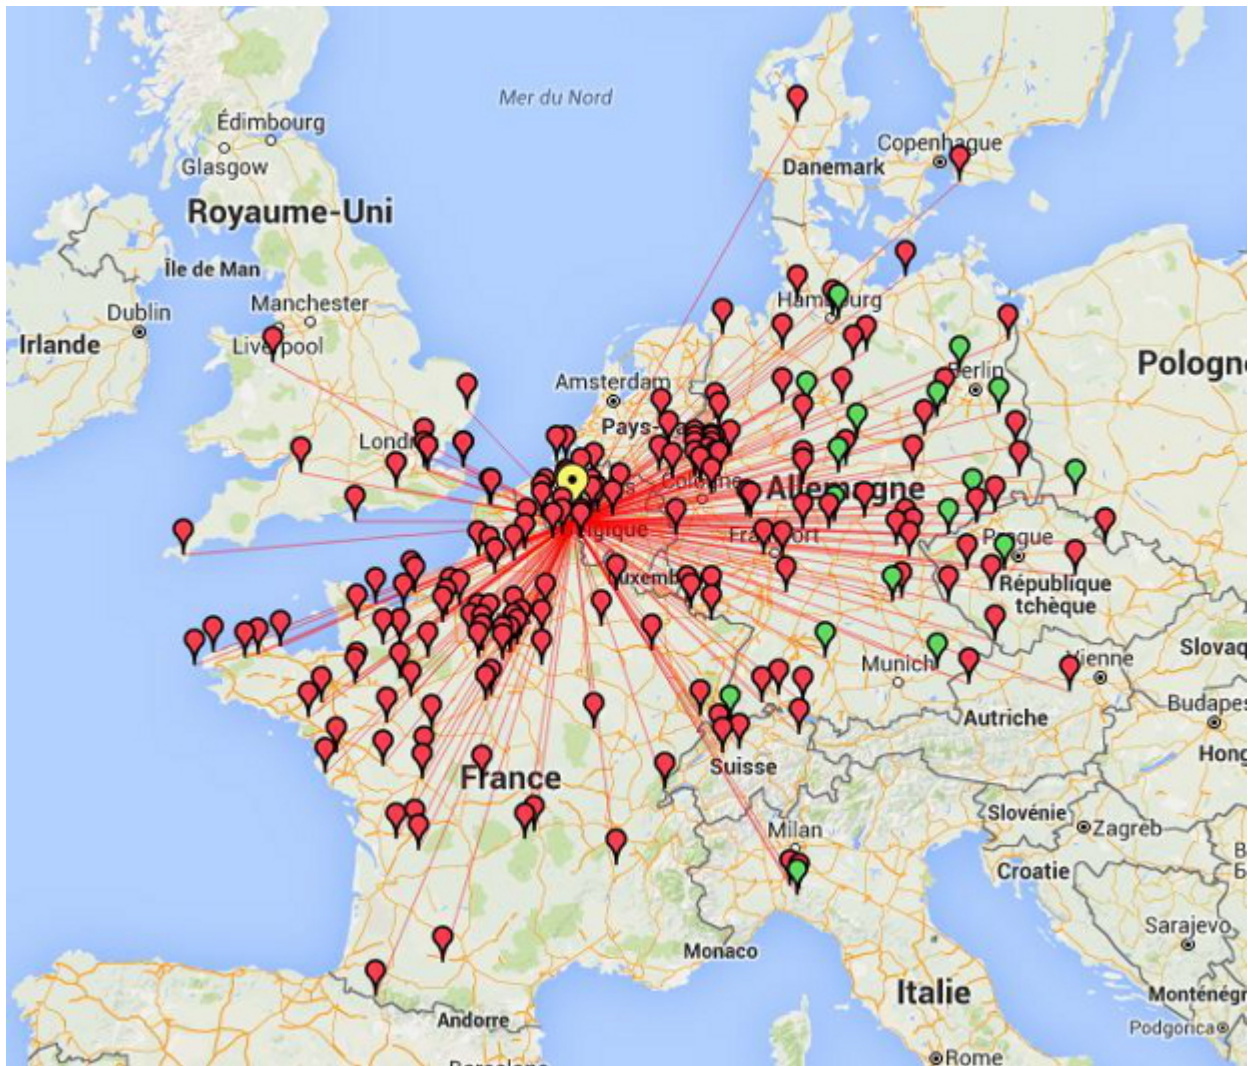

Merci à tous ceux qui m'ont appelé !

Station habituelle : 12 él. DK7ZB et 550W

Short report of activity in the subregional VHF contest of May 7th and 8th, 2016. I have been active in single op. and only during a part of the contest (around 10h30). The propagation and participation conditions were just normal ; it seems however that less OK stations are active.

Thanks to everyone who called me !

Usual station : 12 el. DK7ZB and 550W

QSO's : 200

Points : 77638

DXCC : 12 (G, F, I, SM, SP, HB9, OE, OK, OZ, DL, ON, PA)

WWL : 69

Average km/QSO : 388,2

Top 10 DX QSO's :

| | | |
|---------|--------|--------|
| F6FZS/P | IN92PX | 918 km |
| OE1W | JN77TX | 893 km |
| OK1NOR | J080FG | 885 km |
| OK1KCR | JN79VS | 846 km |
| SN6J | J070VX | 831 km |
| F4CWN | JN03KN | 816 km |
| SK7MW | J065MJ | 807 km |
| I02V | JN440Q | 766 km |
| IW2CTQ | JN44PS | 761 km |
| DF0FA | J073CF | 760 km |

Sur la carte, les points en rouge = QSO SSB et ceux en vert = QSO CW.

On the map, the points in red = SSB QSO and the ones in green = CW QSO.